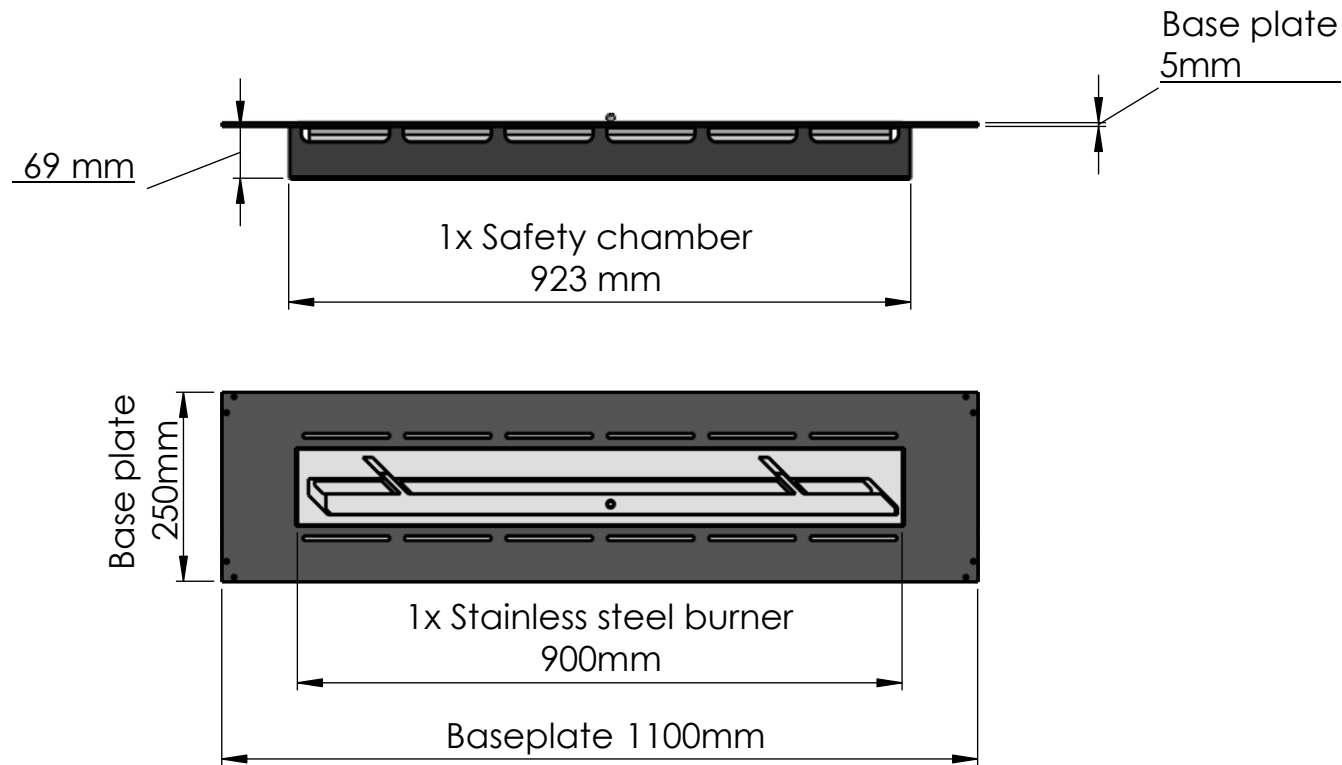

decoflame® Montreal Baseplate 1000x250x5mm Black with 1x 800mm manual burner and safety chamber No glass

SECTION G-G

SCALE 1 : 10

상판을 주변 표면 위에 얹어 설치할 경우 주의사항: 베이스 플레이트(바닥판)가 뜨거워질 수 있습니다! 표면이 약 50도 정도의 온도를 견딜 수 있는지 확인하십시오.

Dimensions are in millimeters		DecoFlame ApS Vang Mark 2	SCALE: 1:5 FORMAT: A3
REVISION: -	Date 05-08-2020	 9380 Vestbjerg TLF: +45 96 30 48 00 www.decoflame.com	Page 1 O
Author: TTK		Order Number - Customer - Reference: PRINCIPLE Montreal Baseplate	
Copyright of DecoFlame ApS Denmark, whose property this document remains. No part thereof may be disclosed, copied, duplicated or in any other way made use of, except with the approval of DecoFlame ApS.		1000x250x5mm - 1x MB800 - No glass Customer Approval Signature - Date	

decoflame® Montreal Baseplate 1100x250x5mm Black with 1x 900mm manual burner and safety chamber No glass

SECTION G-G

SCALE 1 : 10

상판을 주변 표면 위에 얹어 설치할 경우 주의사항: 베이스 플레이트(바닥판)가 뜨거워질 수 있습니다! 표면이 약 50도 정도의 온도를 견딜 수 있는지 확인하십시오.

Dimensions are in millimeters		DecoFlame ApS Vang Mark 2	SCALE: 1:5 FORMAT: A3
REVISION: -	Date 05-08-2020	 9380 Vestbjerg TLF: +45 96 30 48 00 www.decoflame.com	Page 1 O
Author: TTK		Order Number - Customer - Reference: PRINCIPLE Montreal Baseplate	
Copyright of DecoFlame ApS Denmark, whose property this document remains. No part thereof may be disclosed, copied, duplicated or in any other way made use of, except with the approval of DecoFlame ApS.		1100x250x5mm - 1x MB900 - No glass Customer Approval Signature - Date	