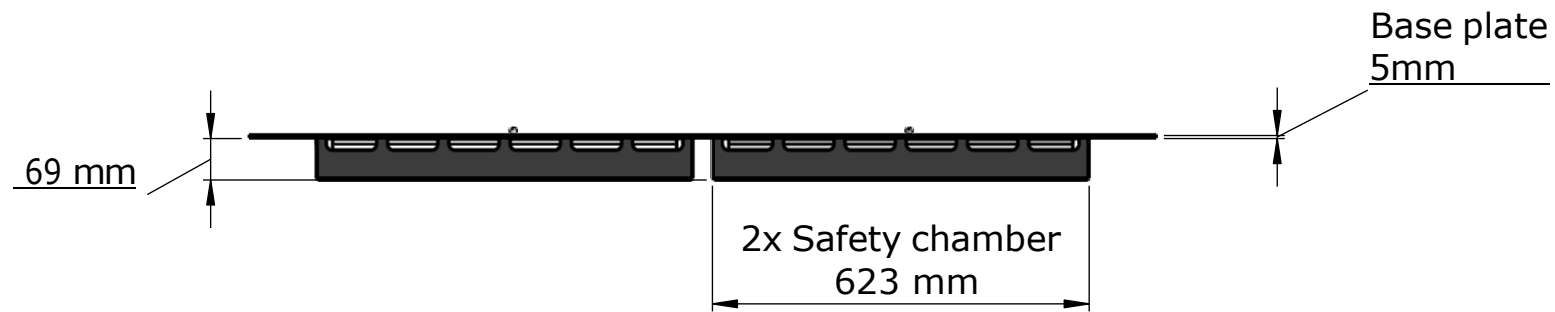

decoflame® Montreal Baseplate 1500x250x5mm Black

with 2x 600mm manual burner and safety chamber

No glass

SECTION G-G
SCALE 1 : 12.5

상판을 주변 표면 위에 얹어 설치할 경우 주의사항: 베이스 플레이트(바닥판)가 뜨거워질 수 있습니다! 표면이 약 50도 정도의 온도를 견딜 수 있는지 확인하십시오

REVISION: Date		DecoFlame ApS Vang Mark 2 9380 Vestbjerg TLF: +45 96 30 48 00 www.decoflame.com	SCALE: 1:5 FORMAT: A3
05-08-2020			Page 1 OF 1
Author: TTK	Order Number - Customer - Reference:		
		PRINCIPLE Montreal Baseplate	
		1500x250x5mm - 2x MB600 - No glass	
Copyright of DecoFlame ApS Denmark, whose property this document remains. No part thereof may be disclosed, copied, duplicated or in any other way made use of, except with the approval of DecoFlame ApS.		Customer Approval Signature - Date