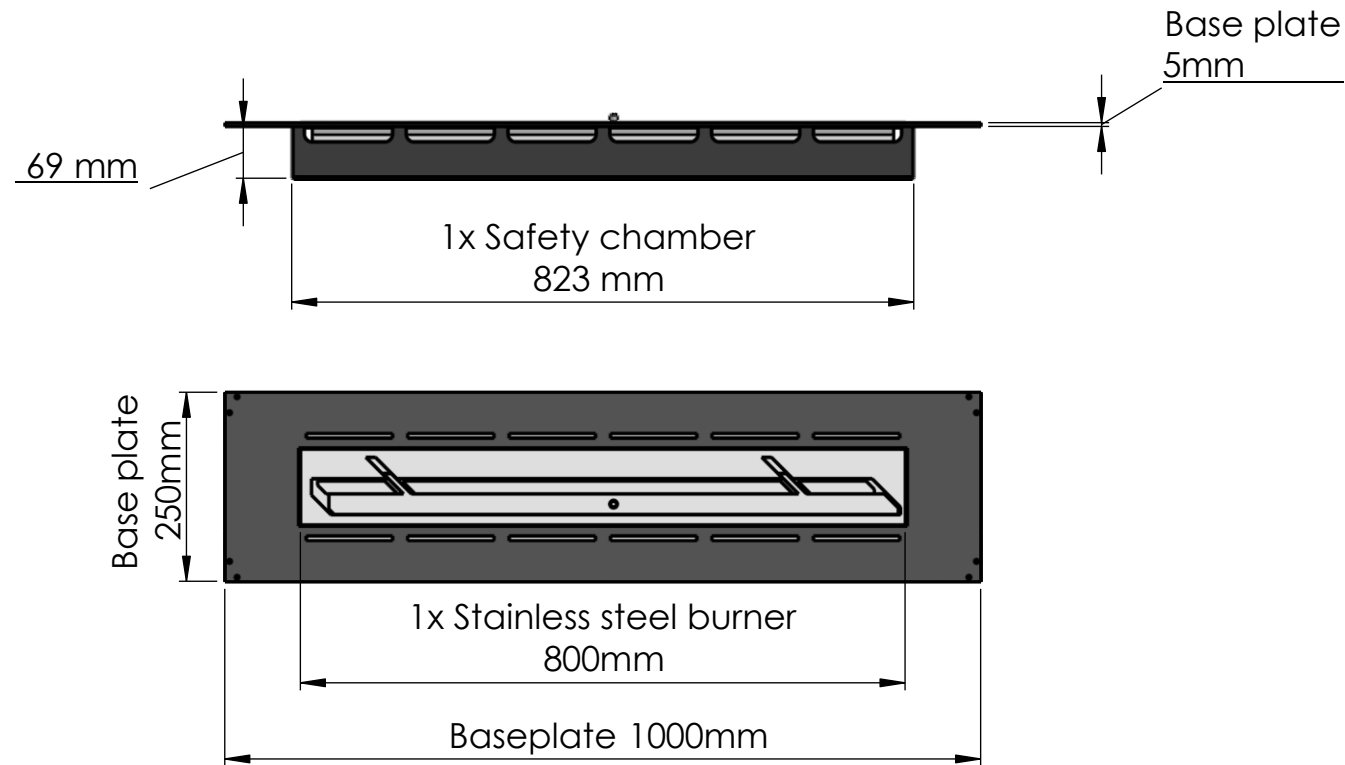

decoflame® Montreal Baseplate 1000x250x5mm Black with 1x 800mm manual burner and safety chamber No glass

SECTION G-G

SCALE 1 : 10

상판을 주변 표면 위에 얹어 설치할 경우 주의사항: 베이스 플레이트(바닥판)가 뜨거워질 수 있습니다! 표면이 약 50도 정도의 온도를 견딜 수 있는지 확인하십시오.

Dimensions are in millimeters		DecoFlame ApS Vang Mark 2	SCALE: 1:5 FORMAT: A3
REVISION: -	Date 05-08-2020	 9380 Vestbjerg TLF: +45 96 30 48 00 www.decoflame.com	Page 1 O
Author: TTK		Order Number - Customer - Reference: PRINCIPLE Montreal Baseplate	
Copyright of DecoFlame ApS Denmark, whose property this document remains. No part thereof may be disclosed, copied, duplicated or in any other way made use of, except with the approval of DecoFlame ApS.		1000x250x5mm - 1x MB800 - No glass Customer Approval Signature - Date	

decoflame® Montreal Baseplate 1100x250x5mm Black with 1x 900mm manual burner and safety chamber No glass

SECTION G-G

SCALE 1 : 10

상판을 주변 표면 위에 얹어 설치할 경우 주의사항: 베이스 플레이트(바닥판)가 뜨거워질 수 있습니다! 표면이 약 50도 정도의 온도를 견딜 수 있는지 확인하십시오.

Dimensions are in millimeters		DecoFlame ApS Vang Mark 2	SCALE: 1:5 FORMAT: A3
REVISION: -	Date 05-08-2020	 9380 Vestbjerg TLF: +45 96 30 48 00 www.decoflame.com	Page 1 O
Author: TTK		Order Number - Customer - Reference: PRINCIPLE Montreal Baseplate	
Copyright of DecoFlame ApS Denmark, whose property this document remains. No part thereof may be disclosed, copied, duplicated or in any other way made use of, except with the approval of DecoFlame ApS.		1100x250x5mm - 1x MB900 - No glass Customer Approval Signature - Date	