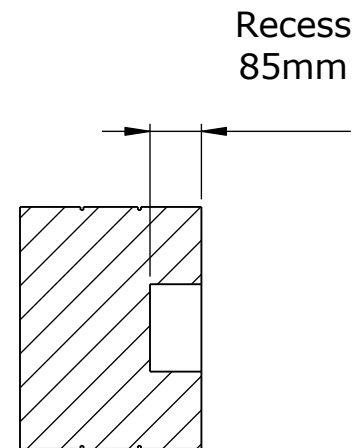

decoflame® Montreal Baseplate 1500x250x5mm Black

with 2x 600mm manual burner and safety chamber

No glass

SECTION G-G
SCALE 1 : 12.5

상판을 주변 표면 위에 얹어 설치할 경우 주의사항: 베이스 플레이트(바닥판)가 뜨거워질 수 있습니다! 표면이 약 50도 정도의 온도를 견딜 수 있는지 확인하십시오

REVISION: Date		DecoFlame ApS Vang Mark 2 9380 Vestbjerg TLF: +45 96 30 48 00 www.decoflame.com	SCALE: 1:5 FORMAT: A3
05-08-2020			Page 1 OF 1
Author: TTK	Order Number - Customer - Reference:		
		PRINCIPLE Montreal Baseplate	
		1500x250x5mm - 2x MB600 - No glass	
Copyright of DecoFlame ApS Denmark, whose property this document remains. No part thereof may be disclosed, copied, duplicated or in any other way made use of, except with the approval of DecoFlame ApS.		Customer Approval Signature - Date