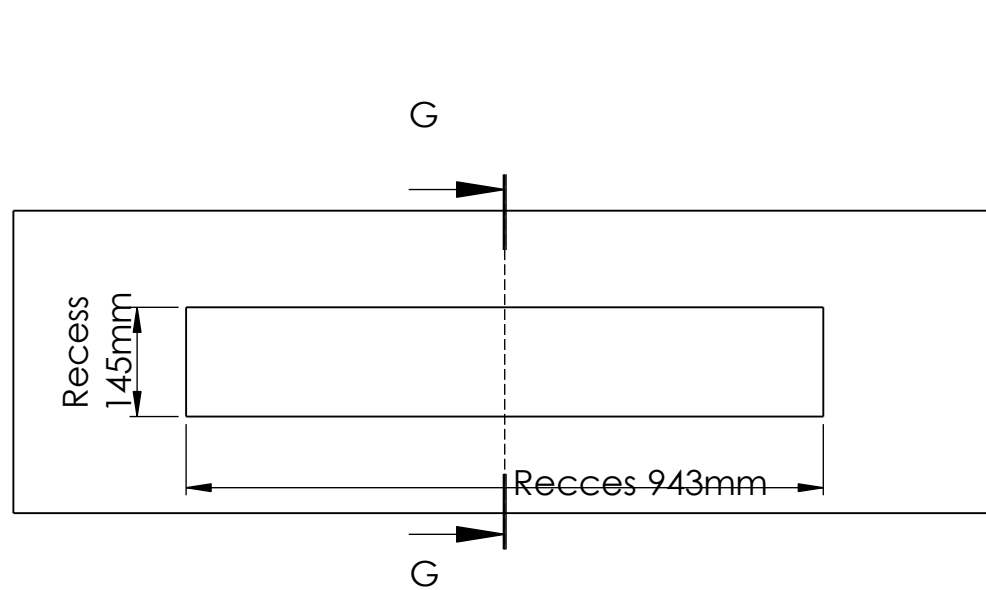

decoflame® Montreal Baseplate 1000x250x5mm Black with 1x 800mm manual burner and safety chamber No glass

SECTION G-G

SCALE 1 : 10

상판을 주변 표면 위에 얹어 설치할 경우 주의사항: 베이스 플레이트(바닥판)가 뜨거워질 수 있습니다! 표면이 약 50도 정도의 온도를 견딜 수 있는지 확인하십시오.

Dimensions are in millimeters		DecoFlame ApS Vang Mark 2	SCALE: 1:5 FORMAT: A3
REVISION: -	Date 05-08-2020	 9380 Vestbjerg TLF: +45 96 30 48 00 www.decoflame.com	Page 1 O
Author: TTK		Order Number - Customer - Reference: PRINCIPLE Montreal Baseplate	
Copyright of DecoFlame ApS Denmark, whose property this document remains. No part thereof may be disclosed, copied, duplicated or in any other way made use of, except with the approval of DecoFlame ApS.		1000x250x5mm - 1x MB800 - No glass Customer Approval Signature - Date	

decoflame® Montreal Baseplate 1100x250x5mm Black with 1x 900mm manual burner and safety chamber No glass

SECTION G-G

SCALE 1 : 10

상판을 주변 표면 위에 얹어 설치할 경우 주의사항: 베이스 플레이트(바닥판)가 뜨거워질 수 있습니다! 표면이 약 50도 정도의 온도를 견딜 수 있는지 확인하십시오.

Dimensions are in millimeters		DecoFlame ApS Vang Mark 2	SCALE: 1:5 FORMAT: A3
REVISION: -	Date 05-08-2020	 9380 Vestbjerg TLF: +45 96 30 48 00 www.decoflame.com	Page 1 O
Author: TTK		Order Number - Customer - Reference: PRINCIPLE Montreal Baseplate	
Copyright of DecoFlame ApS Denmark, whose property this document remains. No part thereof may be disclosed, copied, duplicated or in any other way made use of, except with the approval of DecoFlame ApS.		1100x250x5mm - 1x MB900 - No glass Customer Approval Signature - Date	