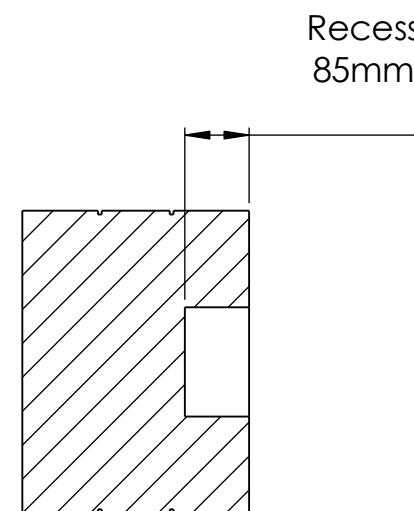

decoflame® Montreal Baseplate 1000x250x5mm Black with 1x 800mm manual burner and safety chamber No glass

SECTION G-G

SCALE 1 : 10

상판을 주변 표면 위에 얹어 설치할 경우 주의사항: 베이스 플레이트(바닥판)가 뜨거워질 수 있습니다! 표면이 약 50도 정도의 온도를 견딜 수 있는지 확인하십시오.

Dimensions are in millimeters		DecoFlame ApS Vang Mark 2	SCALE: 1:5 FORMAT: A3
REVISION: -	Date 05-08-2020	 9380 Vestbjerg TLF: +45 96 30 48 00 www.decoflame.com	Page 1 O
Author: TTK		Order Number - Customer - Reference: PRINCIPLE Montreal Baseplate	
Copyright of DecoFlame ApS Denmark, whose property this document remains. No part thereof may be disclosed, copied, duplicated or in any other way made use of, except with the approval of DecoFlame ApS.		1000x250x5mm - 1x MB800 - No glass Customer Approval Signature - Date	

decoflame® Montreal Baseplate 1100x250x5mm Black with 1x 900mm manual burner and safety chamber No glass

SECTION G-G

SCALE 1 : 10

상판을 주변 표면 위에 얹어 설치할 경우 주의사항: 베이스 플레이트(바닥판)가 뜨거워질 수 있습니다! 표면이 약 50도 정도의 온도를 견딜 수 있는지 확인하십시오.

Dimensions are in millimeters		DecoFlame ApS Vang Mark 2	SCALE: 1:5 FORMAT: A3
REVISION: -	Date 05-08-2020	 9380 Vestbjerg TLF: +45 96 30 48 00 www.decoflame.com	Page 1 O
Author: TTK		Order Number - Customer - Reference: PRINCIPLE Montreal Baseplate	
Copyright of DecoFlame ApS Denmark, whose property this document remains. No part thereof may be disclosed, copied, duplicated or in any other way made use of, except with the approval of DecoFlame ApS.		1100x250x5mm - 1x MB900 - No glass Customer Approval Signature - Date	