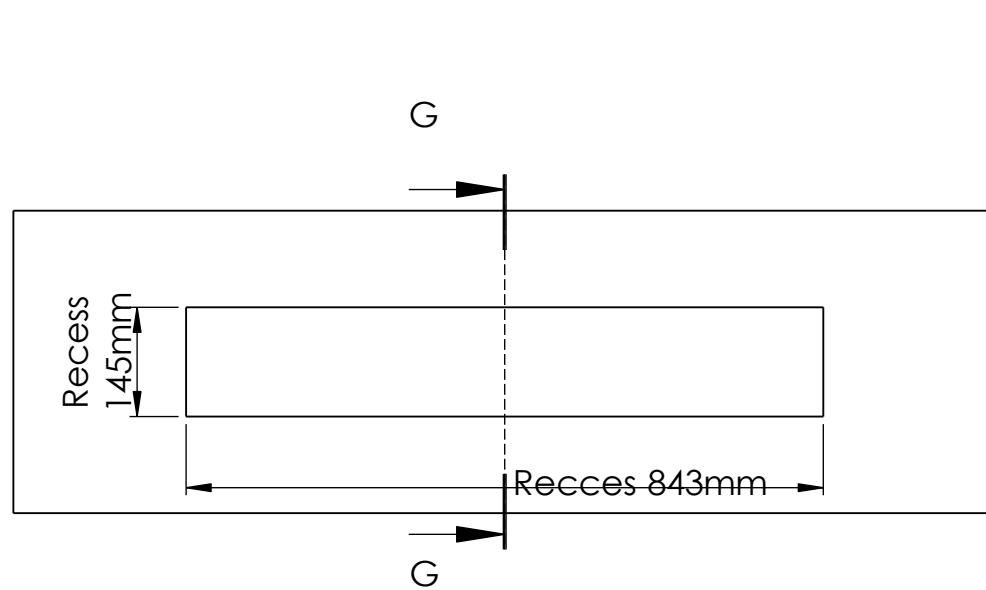

decoflame® Montreal Baseplate 1000x250x5mm Black with 1x 800mm manual burner and safety chamber No glass

SECTION G-G

SCALE 1 : 10

상판을 주변 표면 위에 얹어 설치할 경우 주의사항: 베이스 플레이트(바닥판)가 뜨거워질 수 있습니다! 표면이 약 50도 정도의 온도를 견딜 수 있는지 확인하십시오.

Dimensions are in millimeters		DecoFlame ApS Vang Mark 2	SCALE: 1:5 FORMAT: A3
REVISION: -	Date 05-08-2020	 9380 Vestbjerg TLF: +45 96 30 48 00 www.decoflame.com	Page 1 O
Author: TTK		Order Number - Customer - Reference: PRINCIPLE Montreal Baseplate	
Copyright of DecoFlame ApS Denmark, whose property this document remains. No part thereof may be disclosed, copied, duplicated or in any other way made use of, except with the approval of DecoFlame ApS.		1000x250x5mm - 1x MB800 - No glass Customer Approval Signature - Date	

decoflame® Montreal Baseplate 1100x250x5mm Black with 1x 900mm manual burner and safety chamber No glass

SECTION G-G

SCALE 1 : 10

상판을 주변 표면 위에 얹어 설치할 경우 주의사항: 베이스 플레이트(바닥판)가 뜨거워질 수 있습니다! 표면이 약 50도 정도의 온도를 견딜 수 있는지 확인하십시오.

Dimensions are in millimeters		DecoFlame ApS Vang Mark 2	SCALE: 1:5 FORMAT: A3
REVISION: -	Date 05-08-2020	 9380 Vestbjerg TLF: +45 96 30 48 00 www.decoflame.com	Page 1 O
Author: TTK		Order Number - Customer - Reference: PRINCIPLE Montreal Baseplate	
Copyright of DecoFlame ApS Denmark, whose property this document remains. No part thereof may be disclosed, copied, duplicated or in any other way made use of, except with the approval of DecoFlame ApS.		1100x250x5mm - 1x MB900 - No glass Customer Approval Signature - Date	