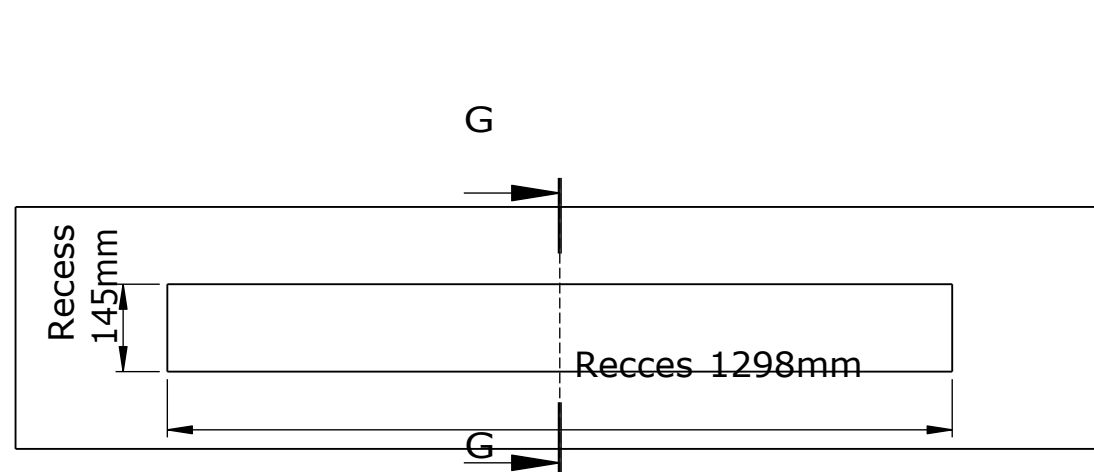

decoflame® Montreal Baseplate 1500x250x5mm Black

with 2x 600mm manual burner and safety chamber

No glass

SECTION G-G
SCALE 1 : 12.5

상판을 주변 표면 위에 얹어 설치할 경우 주의사항: 베이스 플레이트(바닥판)가 뜨거워질 수 있습니다! 표면이 약 50도 정도의 온도를 견딜 수 있는지 확인하십시오

REVISION: Date		DecoFlame ApS Vang Mark 2 9380 Vestbjerg TLF: +45 96 30 48 00 www.decoflame.com	SCALE: 1:5 FORMAT: A3
05-08-2020			Page 1 OF 1
Author: TTK	Order Number - Customer - Reference:		
		PRINCIPLE Montreal Baseplate	
		1500x250x5mm - 2x MB600 - No glass	
Copyright of DecoFlame ApS Denmark, whose property this document remains. No part thereof may be disclosed, copied, duplicated or in any other way made use of, except with the approval of DecoFlame ApS.		Customer Approval Signature - Date