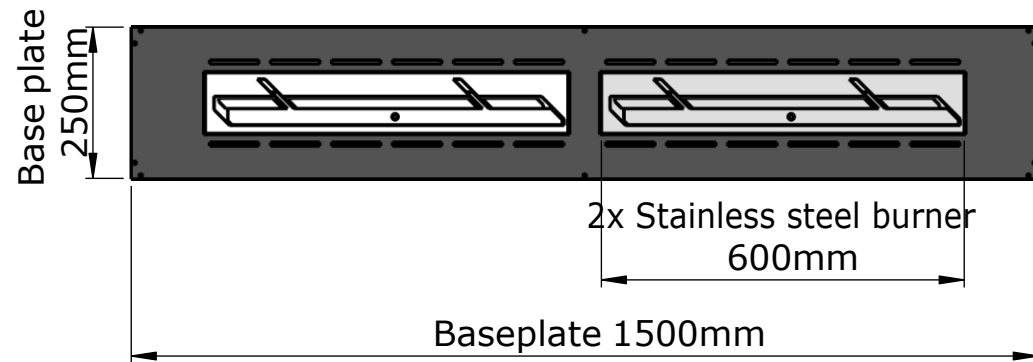

decoflame® Montreal Baseplate 1500x250x5mm Black

with 2x 600mm manual burner and safety chamber

No glass

SECTION G-G
SCALE 1 : 12.5

상판을 주변 표면 위에 얹어 설치할 경우 주의사항: 베이스 플레이트(바닥판)가 뜨거워질 수 있습니다! 표면이 약 50도 정도의 온도를 견딜 수 있는지 확인하십시오

REVISION: Date		DecoFlame ApS Vang Mark 2 9380 Vestbjerg TLF: +45 96 30 48 00 www.decoflame.com	SCALE: 1:5 FORMAT: A3
05-08-2020			Page 1 OF 1
Author: TTK	Order Number - Customer - Reference:		
		PRINCIPLE Montreal Baseplate	
		1500x250x5mm - 2x MB600 - No glass	
Copyright of DecoFlame ApS Denmark, whose property this document remains. No part thereof may be disclosed, copied, duplicated or in any other way made use of, except with the approval of DecoFlame ApS.		Customer Approval Signature - Date