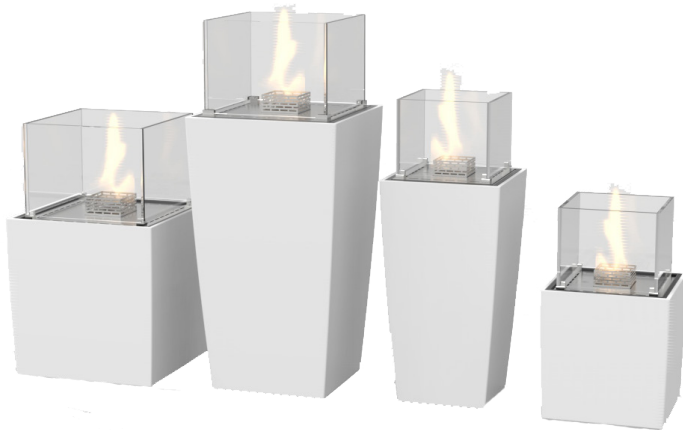

NICE SERIES™

The Nice™ Series offers great versatility in use as either a free-standing fire column or a mobile table-top fire: The burner is simply lifted out of the vase and can then be placed on any solid, level surface.

Nice™ is designed to add the cosiness of an open fire to long summer nights in your garden, on your terrace or anywhere indoors. The decoflame® Nice™ comes in four sizes and is available with vases in white or black as standard or various colours on request.

The burner featured in these models is made of brushed or polished stainless steel and white or black powder-coated steel and is shielded by an optic white glass surround of 8mm thickness.

STANDARD FINISH

OPTIONAL FINISH

TECHNICAL INFORMATION

Capacity:	1 & 2: 1,3 L / 3 & 4: 1,7 L
Burning time:	Up to 6 hours
Heat efficiency:	1 & 2: 1.2 kW/h / 3 & 4: 1,5 kW/h
Net weight:	1:10kg / 2:11kg / 3:18kg / 4:20kg
Burner:	Manual
Materials:	Burner: Brushed stainless steel Hardened glass 8mm Vase: Plastic PP
Finish:	Black and white as standard Optional finish on request
Fuel:	Bioethanol at 96,5 - 97,5%